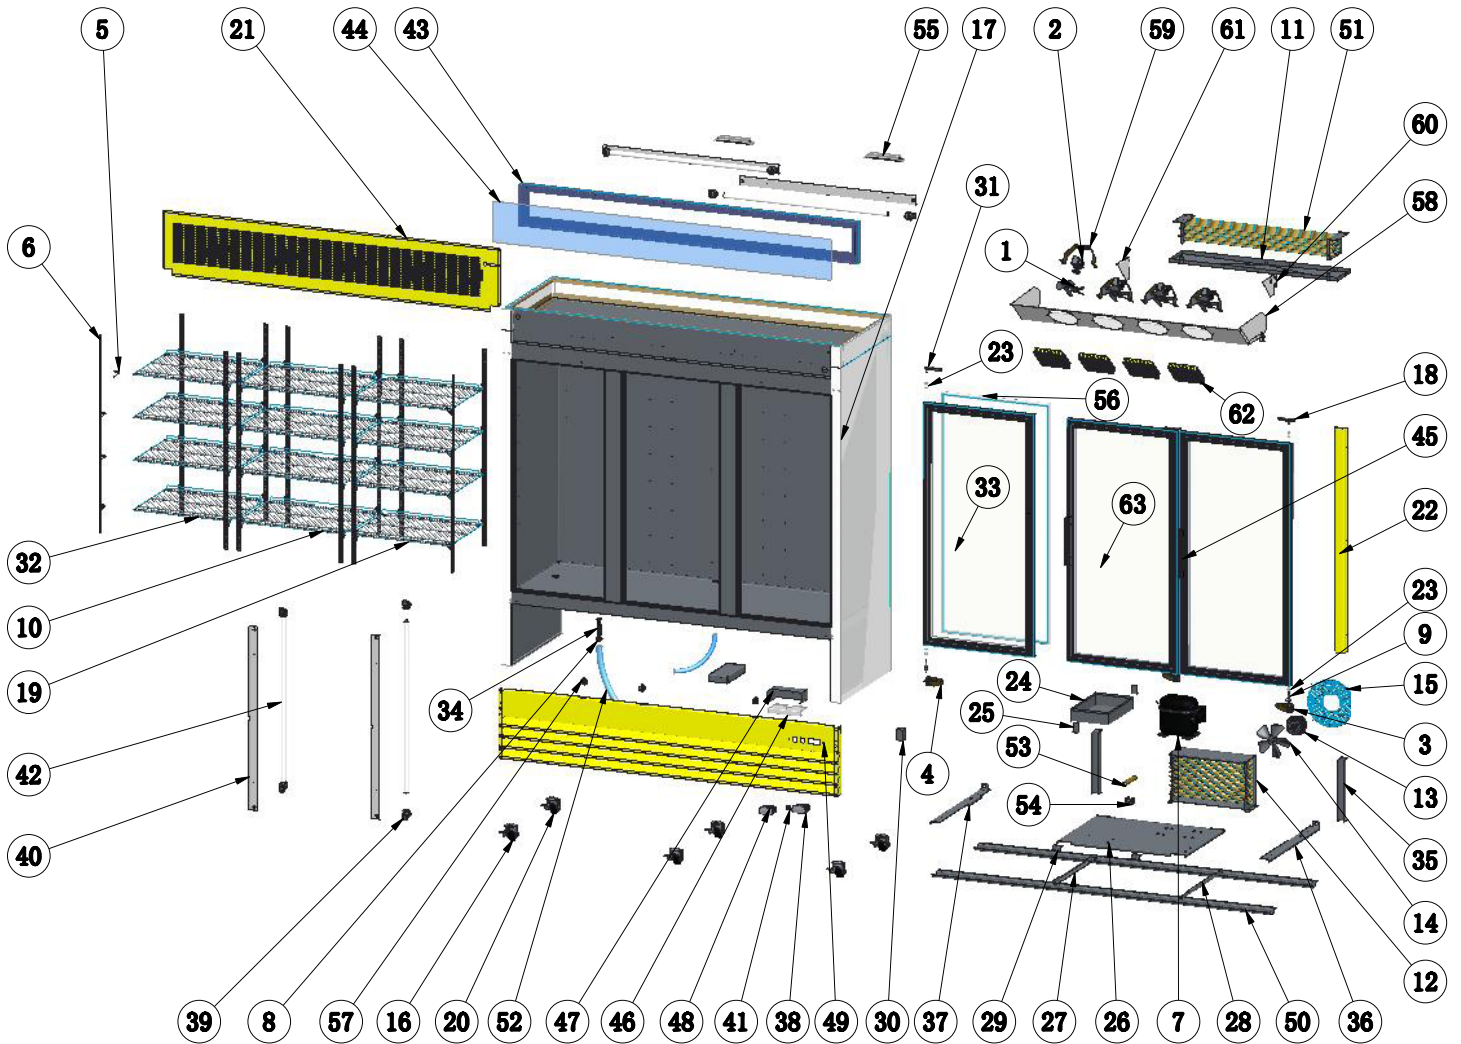

Parts Breakdown

Model RE-CN-0052-HC 50052

Parts Breakdown

Model RE-CN-0052-HC 50052

Item No.	Description	Position	Item No.	Description	Position	Item No.	Description	Position
61219	Evaporator Fan Blade V154/22 for 50052	1	AE919	Air Pipe Protection Board for 50052	22	AA837	Light Box Plate for 50052	44
68809	Evaporator Fan Motor EM3020-28-C04 / 110V for 50052	2	AA715	Axis Cover for 50052	23	AA695	Glass Door Handle for 50052	45
AA807	Bottom Right Hinge Holder for 50052	3	AB970	Outer Drain Pan for 50052	24	AE926	Thermostat Installation Plate for 50052	46
AA808	Bottom Left Hinge Holder for 50052	4	AA304	Installation Board Limited Block for 50052	25, 29	AB975	Waterproof Cover of Thermostat for 50052	47
26884	K Clip for 50052	5	AE920	Installation Board for 50052	26	AA124	Power Switch for 50052	48
AA809	K Strip for 50052	6	AE894	Right Rail for Installation Board for 50052	27	AE927	Front Grill for 50052	49
AE915	Compressor (T6217Z) for 50052	7	AE892	Left Rail for Installation Board for 50052	28	AE928	Caster Supporter for 50052	50
AA687	Drain Pipe Cover for 50052	8	AB974	Handle for Installation Board for 50052	30	AA842	Evaporator for 50052	51
AA810	Bottom Hinge Axis for 50052	9	AE921	Upper Left Hinge Holder for 50052	31	AA216	Drain Tube for 50052	52
AA811	Middle Shelf for 50052	10	AA830	Left Glass Door for 50052	33	AB594	Filter for 50052	53
AE916	Inner Drain Pan for 50052	11	AA686	Plastic Drain Pipe with Fixer for 50052	34	AB595	Filter Fixer for 50052	54
AA300	Condenser for 50052	12	AE922	Supporting Board for 50052	35	AA787	LED Power Supply for 50052	55
AA813	Condenser Fan Motor for 50052	13	AE923	Right Connecting Board for Caster for 50052	36	AE929	Gasket for 50052	56
AA814	Condenser Fan Motor Blade for 50052	14	AE924	Left Connecting Board for Caster for 50052	37	AA844	Door Switch for 50052	57
AB077	Condenser Fan Cover for 50052	15	AB109	Thermostat for 50052	38	AE930	Evaporator Cover for 50052	58
26246	Caster with Brake for 50052	16	AE925	Fixer for Inner LED Light for 50052	39	AA757	Evaporator Fan Motor Bracket for 50052	59
AA857	Upper Right Hinge Holder for 50052	18	AA835	LED Inside Cabinet for 50052	40	AB987	Right End Plate for Evaporator for 50052	60
AE917	Shelf for 50052	19, 32	AA362	LED Light Switch for 50052	41	AB993	Left End Plate for Evaporator for 50052	61
26247	Caster without Brake for 50052	20	AA722	LED Light for 50052	42	AA710	Evaporator Fan Motor Cover for 50052	62
AE918	Back Grill for 50052	21	AA836	Light Box Frame for 50052	43	AE931	Right Glass Door for 50052	63